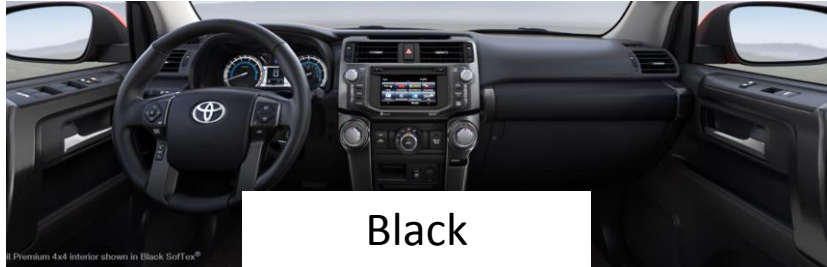

Super White II

Attitude Black

White Pearl

Red M. M.

Silver ME

Dark Blue

Grey ME

Black

Premium 4x4 interior shown in Black Softex®